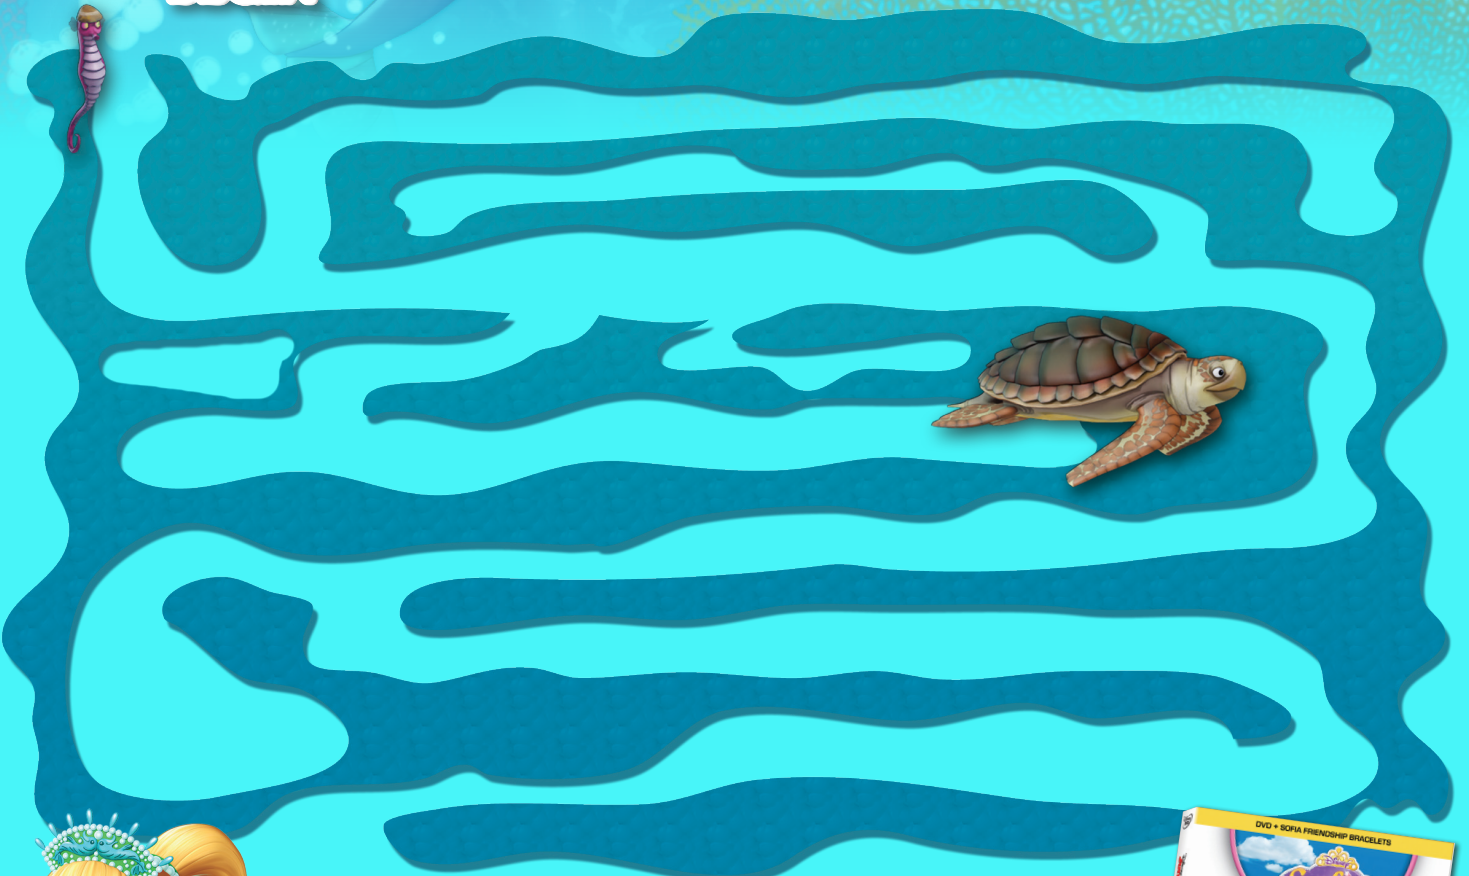

Underwater MAZE

Help Sofia through the underwater maze to find Oona!

BEGIN

END

ON DISNEY DVD APRIL 8